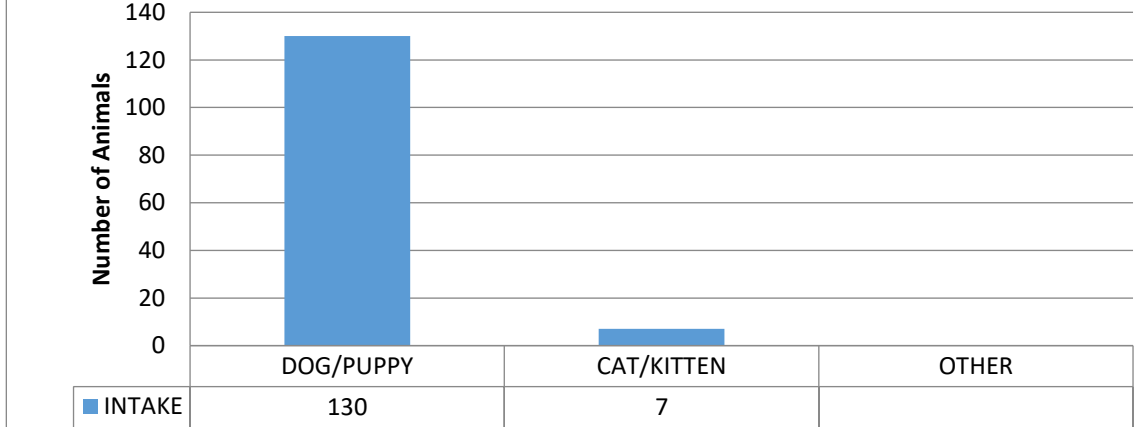

Animal Control Field Stats

Type	# New Cases
Stray Running at Large	67
Owned Running at Large	55
Dangerous Dog	142
Animal Cruelty	34
Dog Bites	19
Police/ACO Assist	10
Animal Confined	15
Sick/Injured Animals	27
Transport	40
Call Back	20
Warrants	1
Dog Trap	7
Total	437

**Mobile County Animal Shelter Statistics
JANUARY 2023**