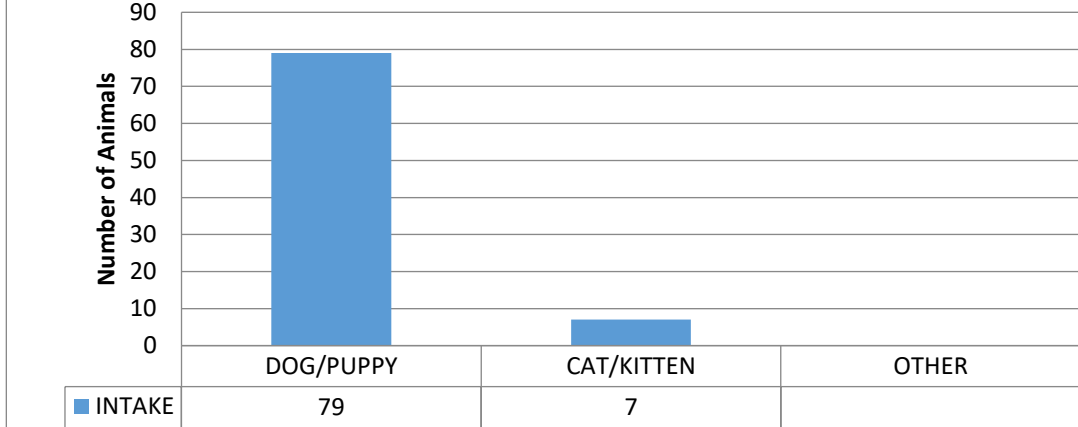

Animal Control Field Stats

Type	# New Cases
Stray Running at Large	59
Owned Running at Large	33
Dangerous Dog	132
Animal Cruelty	30
Dog Bites	20
Police/ACO Assist	11
Animal Confined	12
Sick/Injured Animals	22
Transport	15
Call Back	11
Warrants	1
Dog Trap	7
Total	353

**Mobile County Animal Shelter Statistics
FEBRUARY 2023**