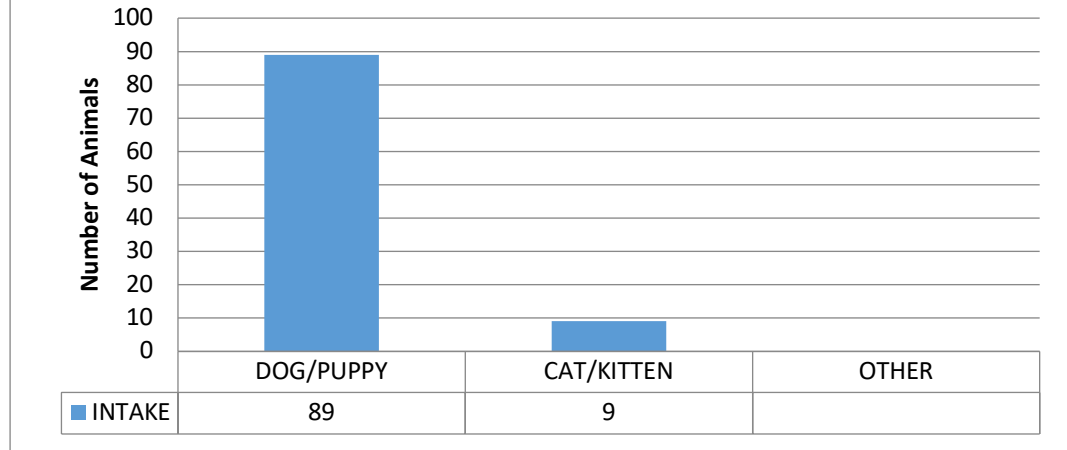

Animal Control Field Stats

Type	# New Cases
Stray Running at Large	31
Owned Running at Large	33
Dangerous Dog	85
Animal Cruelty	33
Dog Bites	28
Police/ACO Assist	7
Animal Confined	10
Sick/Injured Animals	34
Transport	27
Call Back	20
Warrants	1
Dog Trap	4
Total	313

**Mobile County Animal Shelter Statistics
APRIL 2023**