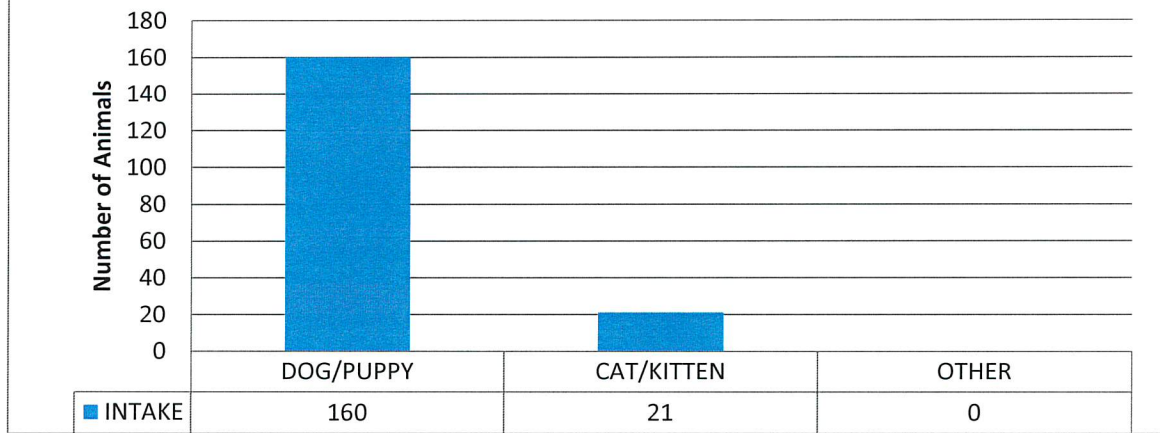

Animal Control Field Stats

Type	# Cases
Stray Running at Large	50
Owned Running at Large	43
Dangerous Dog	108
Animal Cruelty	32
Dog Bites	24
Police/ACO Assist	28
Animal Confined	9
Sick/Injured Animals	56
Transport	47
Call Back	20
Warrants	7
Dog Trap	0
Total	424

**Mobile County Animal Shelter Statistics
AUGUST 2022**